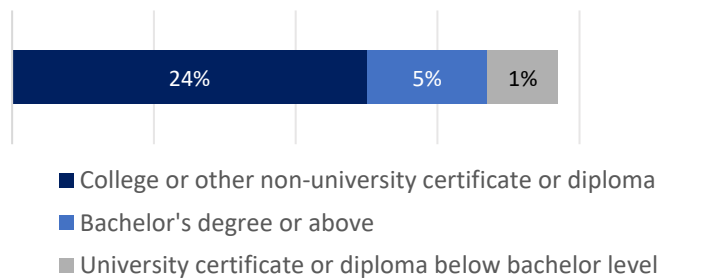

WORKFORCE DEMOGRAPHICS

		Metal Fabricator (Fitter)	Change from 2016	All Red Seal Trades
Women+		2.7%	+0.6%	13.8%
Immigrants		26.5%	-1.2%	26.2%
Racial Minorities		21.5%	+7.6%	23.3%
Indigenous Peoples		4.2%	+1.8%	3.7%
People with Disabilities		15.4%	+1.3%	13.5%

Source: 2016 Census, 2021 Census

EDUCATION PATHWAY

Metal Fabricator (Fitter) is a non-compulsory trade in Ontario, which does not require certification or registration as an apprentice to practice within the province.

A grade 12 education is required to qualify for an apprenticeship.

The apprenticeship program is approximately four years, consisting of 4,680 hours of on-the-job work experience and 3 levels of in-school training.

Source: 2021 Census

Share of Workforce with Postsecondary Credential

In addition to holding a Certificate of Qualification, approximately 30% of Metal Fabricators (Fitters) also hold a postsecondary credential.

INCOME

$22.00 - $34.00

Hourly Wage Range¹

Source: Workforce Planning Ontario. (2023). Labour Market Insights Report: Job Posting Data January to December 2022

$42,900 - $66,300

Annual Salary Range¹

Source: Workforce Planning Ontario. (2023). Labour Market Insights Report: Job Posting Data January to December 2022

¹ Hourly/annual figures can vary based on different factors including location, other certifications and work experience. In Ontario, employers, unions, and organizations may offer benefits such as:

Health Insurance, Retirement Plans, Dental Insurance and Training Programs, among others.

Please refer to the FAQs for additional information and definitions.

The information in this report applies to trades/occupations with the National Occupational Code 72104: 437A Metal Fabricator (Fitter).