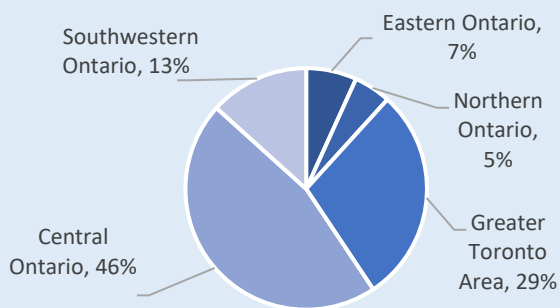

WORKFORCE PROFILE

Ontario's Metal Fabricator (Fitter) Workforce, 2022

Source: Labour Force Survey – Based on 500 Respondents

Where Do Metal Fabricators (Fitters) Work?

Source: 2021 Census

Workforce Across Ontario

Source: 2021 Census

Metal Fabricator (Fitter) (437A) Number of Certificates of Qualification Issued, 2022

23

Source: STO Operations Database

AGE PROFILE

Metal Fabricators (Fitters) have a notably older age demographic compared to other Red Seal trades. Youth (under age 25) comprise just 6% of the workforce.