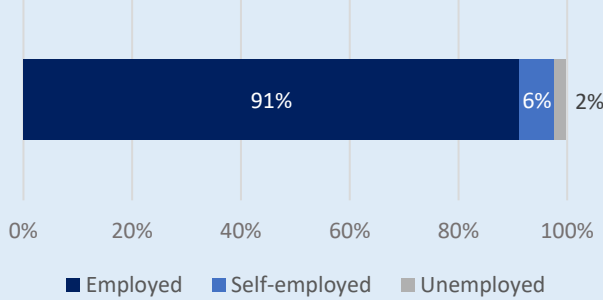

Metal Fabricator (Fitter) (437A)

Metal Fabricators (Fitters) fabricate, assemble, fit and install steel or other metal components for buildings, bridges, tanks, towers, boilers, pressure vessels and other similar structures and products. For additional information regarding this trade, see the trade's [scope of practice](#), as outlined in Ontario Regulation 875/21.

WORKFORCE PROFILE

Ontario's Metal Fabricator (Fitter) Workforce, 2022

Source: Labour Force Survey – Based on 500 Respondents

Where Do Metal Fabricators (Fitters) Work?

Source: 2021 Census

Workforce Across Ontario

Source: 2021 Census

Metal Fabricator (Fitter) (437A) Number of Certificates of Qualification Issued, 2022

23

Source: STO Operations Database

AGE PROFILE

Metal Fabricators (Fitters) have a notably older age demographic compared to other Red Seal trades. Youth (under age 25) comprise just 6% of the workforce.