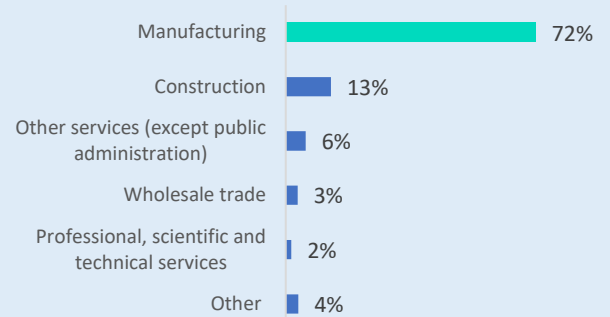

Metal Fabricator (Fitter) (437A)

Metal Fabricators (Fitters) fabricate, assemble, fit and install steel or other metal components for buildings, bridges, tanks, towers, boilers, pressure vessels and other similar structures and products. For additional information regarding this trade, see the trade's [scope of practice](#), as outlined in Ontario Regulation 875/21.

WORKFORCE PROFILE

Ontario's Metal Fabricator (Fitter) Workforce, 2022

Source: Labour Force Survey – Based on 500 Respondents

Where Do Metal Fabricators (Fitters) Work?

Source: 2021 Census

Workforce Across Ontario

Source: 2021 Census

Metal Fabricator (Fitter) (437A) Number of Certificates of Qualification Issued, 2022

23

Source: STO Operations Database

AGE PROFILE

Metal Fabricators (Fitters) have a notably older age demographic compared to other Red Seal trades. Youth (under age 25) comprise just 6% of the workforce.