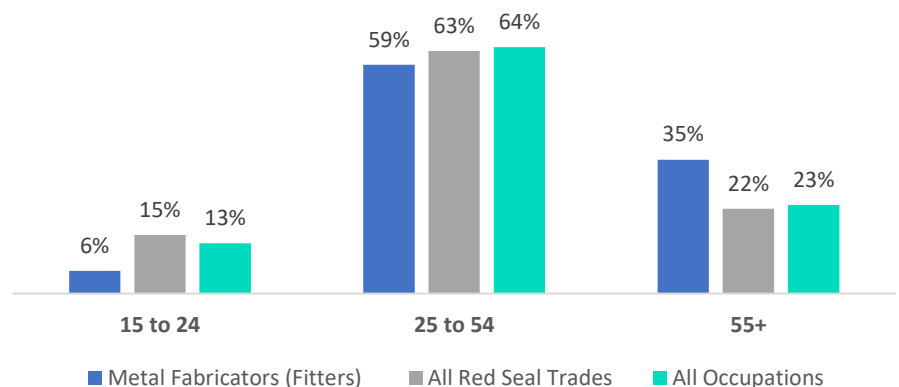

WORKFORCE PROFILE

Ontario's Metal Fabricator (Fitter) Workforce, 2022

Source: Labour Force Survey – Based on 500 Respondents

Where Do Metal Fabricators (Fitters) Work?

Source: 2021 Census

Workforce Across Ontario

Source: 2021 Census

Metal Fabricator (Fitter) (437A) Number of Certificates of Qualification Issued, 2022

23

Source: STO Operations Database

AGE PROFILE

Metal Fabricators (Fitters) have a notably older age demographic compared to other Red Seal trades. Youth (under age 25) comprise just 6% of the workforce.

More than a third of Metal Fabricators (Fitters) are nearing the age of retirement (age 55 or over).

Workforce by Age Group

Source: 2021 Census

WORKFORCE DEMOGRAPHICS

		Metal Fabricator (Fitter)	Change from 2016	All Red Seal Trades
Women+		2.7%	+0.6%	13.8%
Immigrants		26.5%	-1.2%	26.2%
Racial Minorities		21.5%	+7.6%	23.3%
Indigenous Peoples		4.2%	+1.8%	3.7%
People with Disabilities		15.4%	+1.3%	13.5%